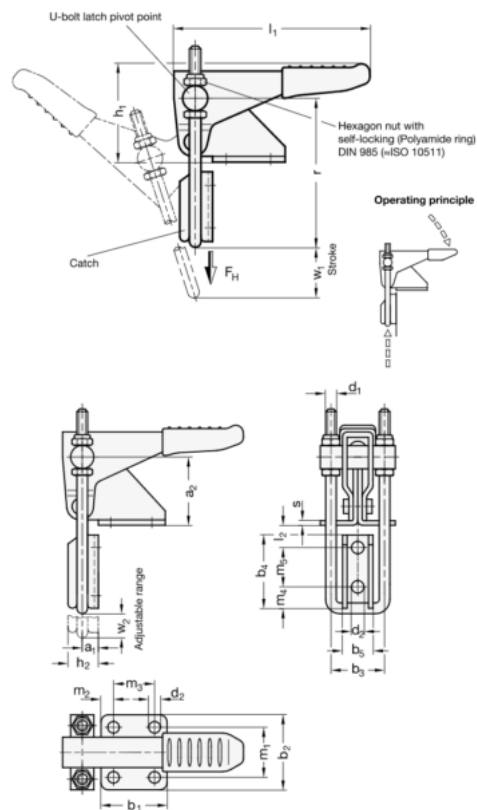

Article number: 201341127

Description: E+G Klee latch clamp,
GN 851.1-320-T3 with latch, with catch

Measures

b2	= 44
d1	= M6
h1	= 54
l1	= 106
Newton	= 3200
r	= 54*
w2	= 21*
with standard latch	= With standart latch